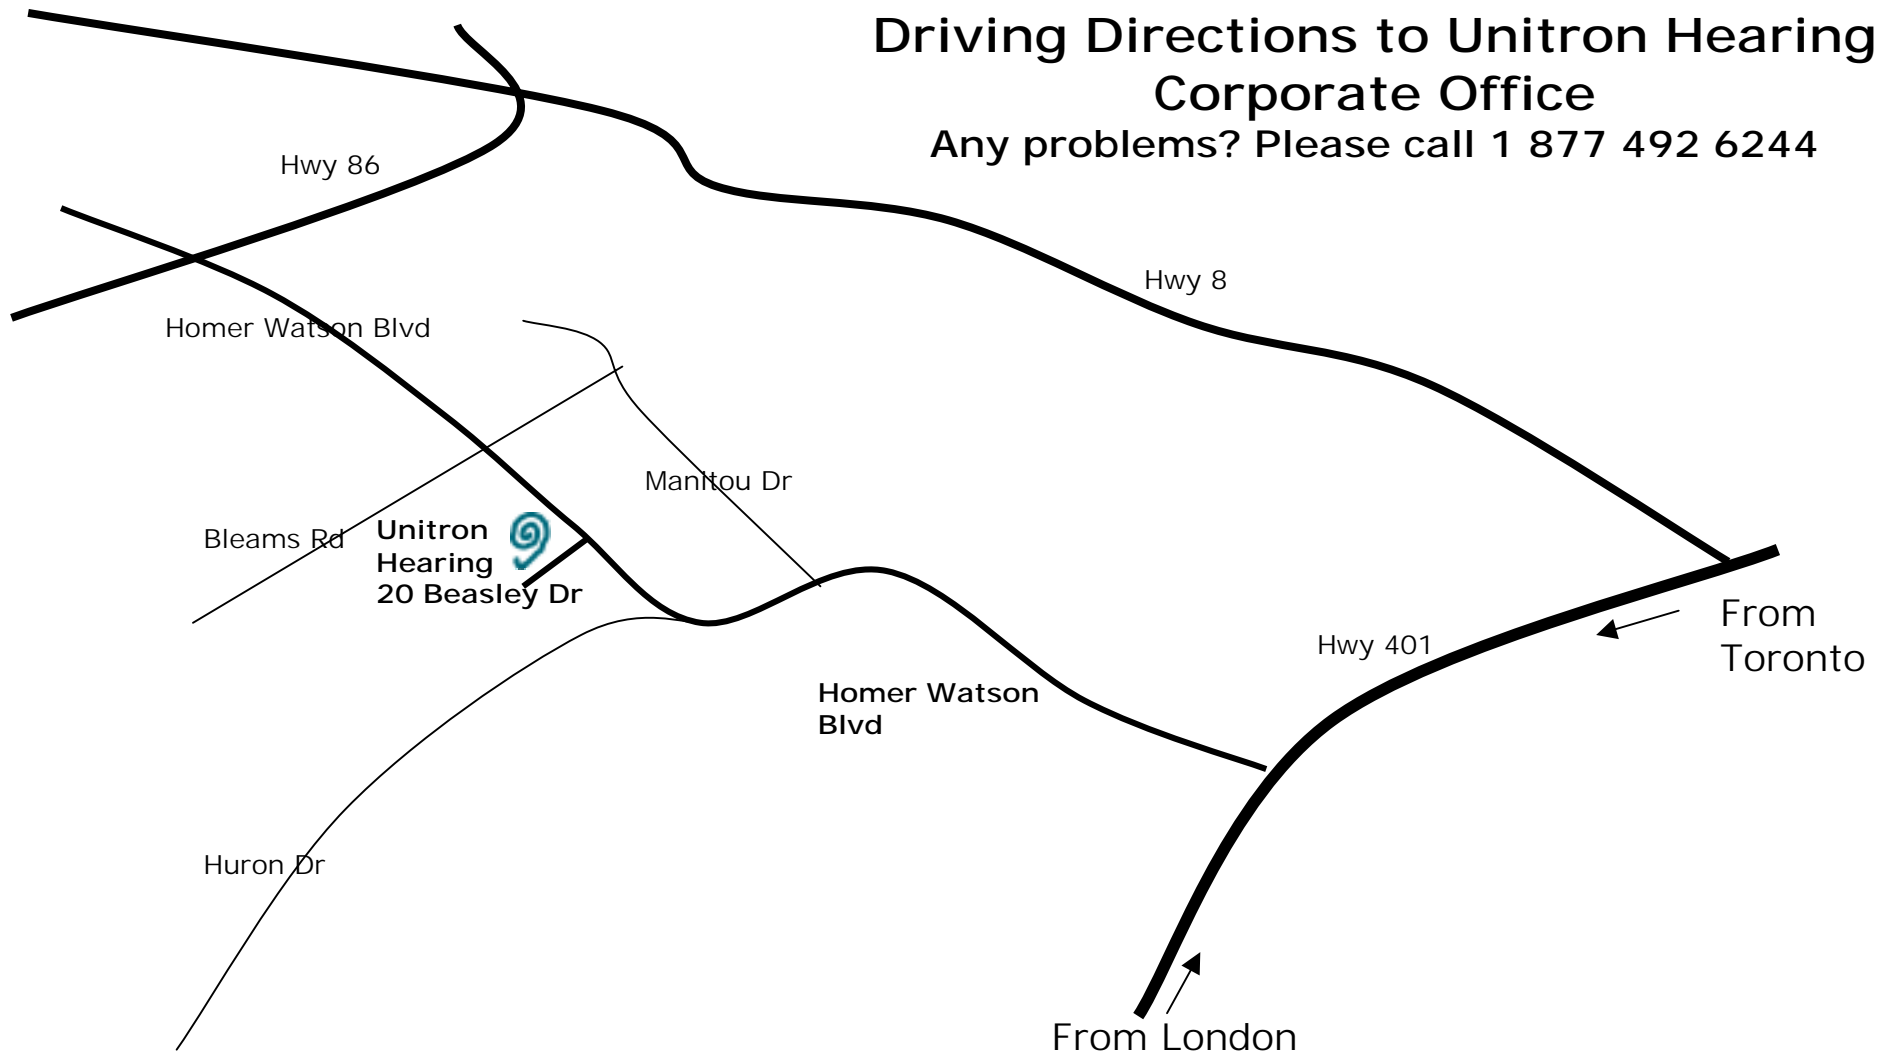

Driving Directions to Unitron Hearing Corporate Office

Any problems? Please call 1 877 492 6244

From London:

- East on Hwy 401
- Exit Homer Watson Blvd. North
- Follow Homer Watson Blvd, past Manitou Dr.
- Left on Beasley Drive
- First driveway on the right – 20 Beasley Dr.

From Toronto

- West on Hwy 401
- Exit Homer Watson Blvd. North
- Follow Homer Watson Blvd, past Manitou Dr.
- Left on Beasley Drive
- First driveway on the right – 20 Beasley Dr.