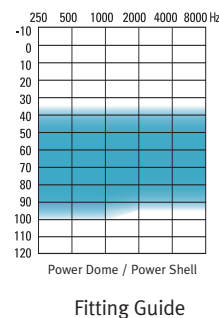

### OPTIONS

- Coupling options for instant fittings
- Choice of shell colours

109/44  
Element 8 Moxi

123/55  
Element 8 Moxi Power

Element™ 8 Moxi™ is suitable for fitting mild to severe hearing losses; can fit audiogram configurations ranging from reverse to precipitously sloping.