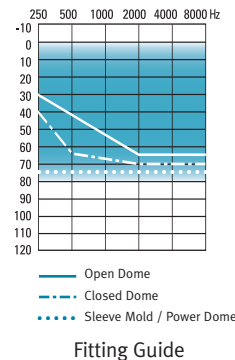

## Element™ 8 Moxi™ Canal Receiver Technology

AutoMic

8 Channels, 8 Bands, Adaptive Directionality

### OPTIONS

- Coupling options for instant fittings
- Choice of shell colours

109/44  
Element 8 Moxi

123/55  
Element 8 Moxi Power

Element™ 8 Moxi™ is suitable for fitting mild to severe hearing losses; can fit audiogram configurations ranging from reverse to precipitously sloping.