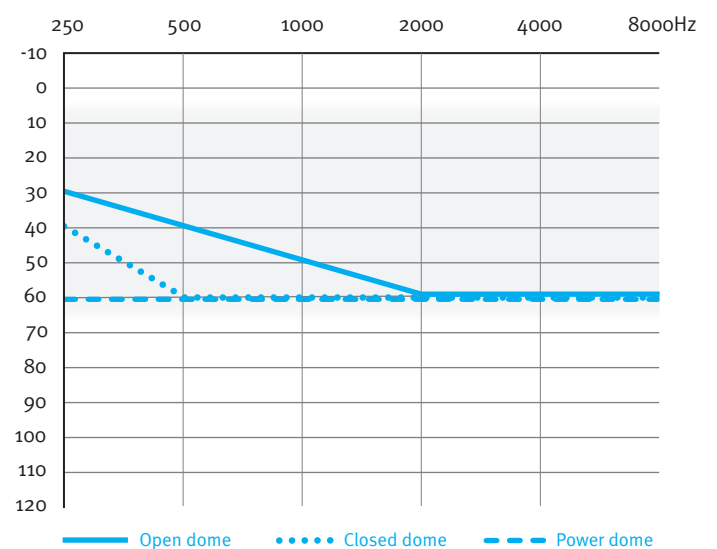

## This is FUSE™

The first-ever crossover  
hearing instrument that puts  
the very best of open fit  
BTE inside the ear

## Open evolves

Fuse™ is the shape-shifting new crossover hearing instrument that puts everything you love about open fit BTEs – a fully loaded, instant solution – out of sight and completely inside the ear. Fuse brings together all the most desired attributes and performance features of two hearing instrument categories into a completely new crossover category. Fuse continues the Unitron commitment to developing purpose-driven innovations that deliver true benefits to wearers and hearing healthcare professionals. Featuring the world’s first articulating joint, Fuse moves naturally within the ear canal for greater comfort and retention. And an entirely new take on venting delivers Fuse’s unique open, all inside fit.